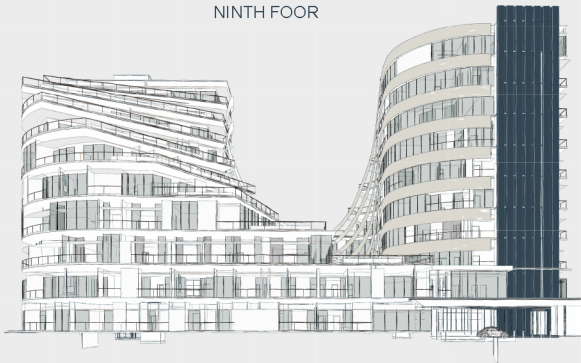

POTARO GARDENS BY TRICAN

OPULENT UNIT 3 BEDROOM

INTERIOR: 1,491 SQ.FT..

EXTERIOR: 246 SQUARE FEET

TOTAL: 1,737 SQ.FT.

NINTH FOOR

W9.02

Designed By HD STUDIO INC.
in Guyana.