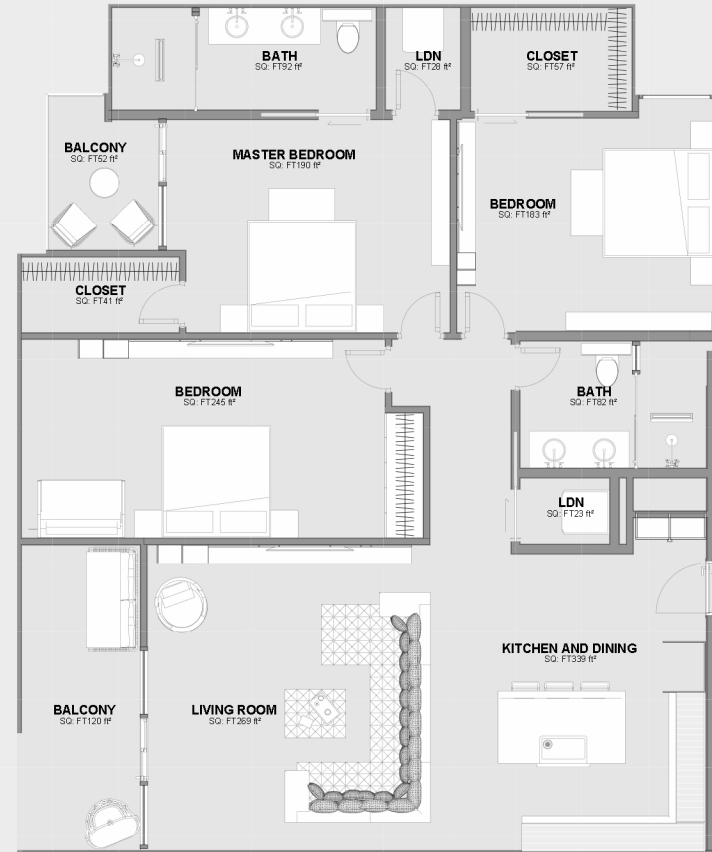

POTARO GARDENS BY TRICAN

OPPULENT UNIT 3 BEDROOM

INTERIOR: 1,613 SQ.FT..

EXTERIOR, 174 SQUARE FEET

TOTAL: 1,787 SQ.FT.

EIGHTH FLOOR

W8.03

Designed By HD STUDIO INC. in
Guyana.