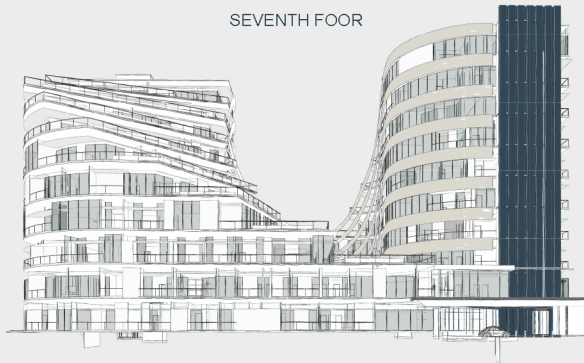

POTARO GARDENS BY TRICAN

OPULENT UNIT 3 BEDROOM

INTERIOR: 1,741 SQ.FT..

EXTERIOR: 899 SQUARE FEET

TOTAL: 2,640 SQ.FT.

SEVENTH FLOOR

W7.01

Designed By HD STUDIO INC.
in Guyana.