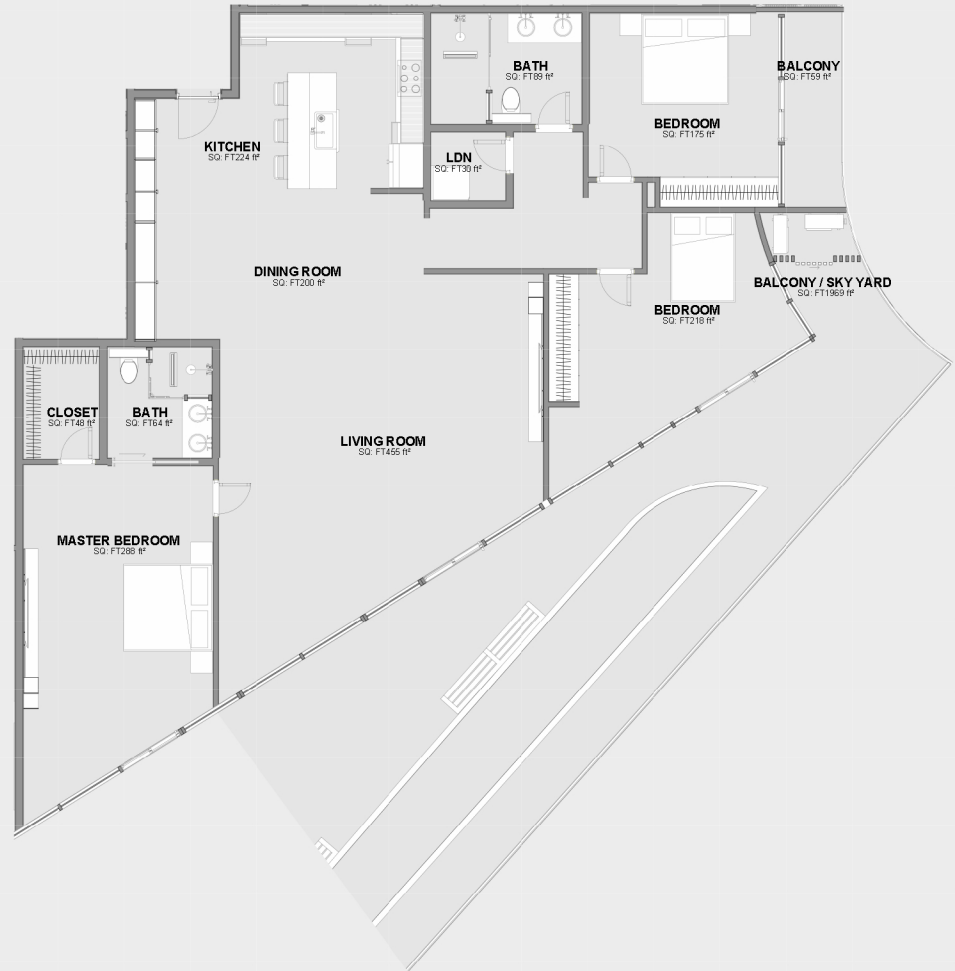

POTARO GARDENS BY TRICAN

OPULENT UNIT 3 BEDROOM

INTERIOR: 1,741 SQ.FT..

EXTERIOR: 899 SQUARE FEET

TOTAL: 2,640 SQ.FT.

SEVENTH FLOOR

W7.01

Designed By HD STUDIO INC.
in Guyana.