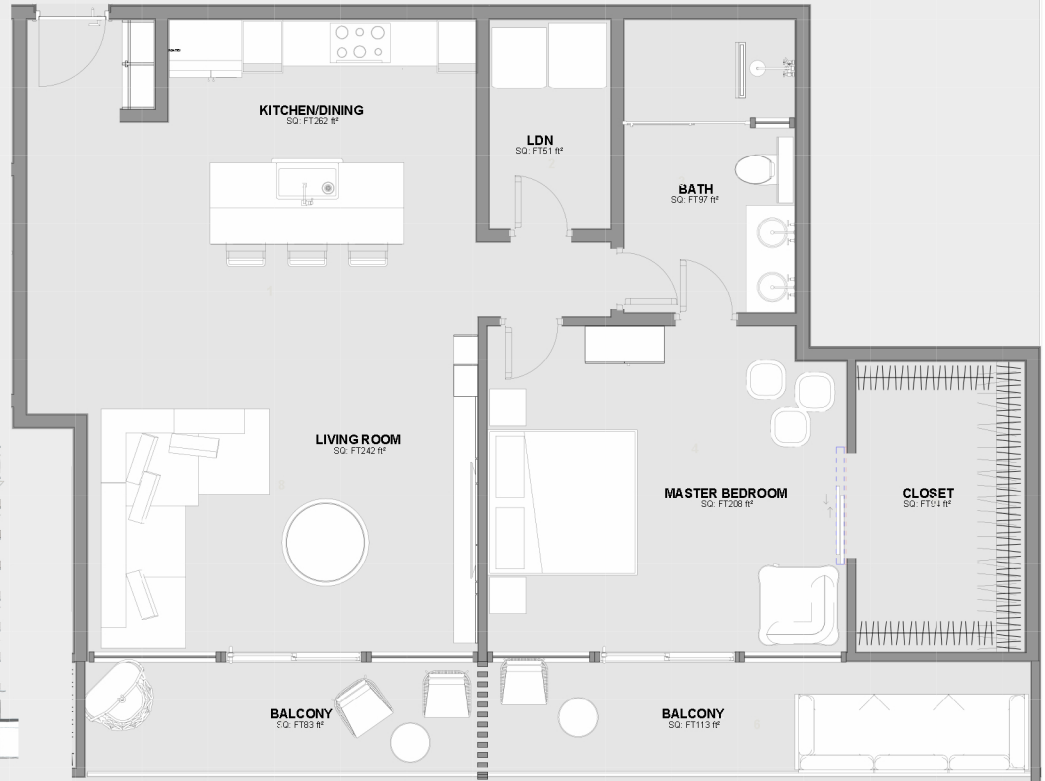

POTARO GARDENS BY TRICAN

STANDARD UNIT 1 BEDROOM

INTERIOR: 970 SQ.FT..

EXTERIOR: 204 SQUARE FEET

TOTAL: 1,174 SQ.FT.

GROUND FLOOR

W1.09