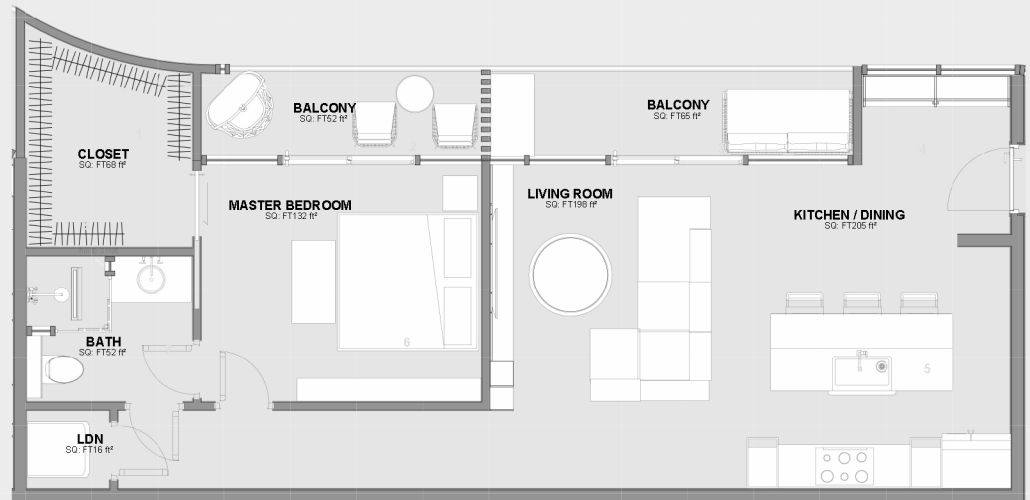

POTARO GARDENS BY TRICAN

STANDARD UNIT 1 BEDROOM UNIT

INTERIOR: 722 SQ.FT..

EXTERIOR: 118 SQUARE FEET

TOTAL: 840 SQ.FT.

SECOND FLOOR

W2.01

Designed By HD STUDIO INC. in
Guyana.