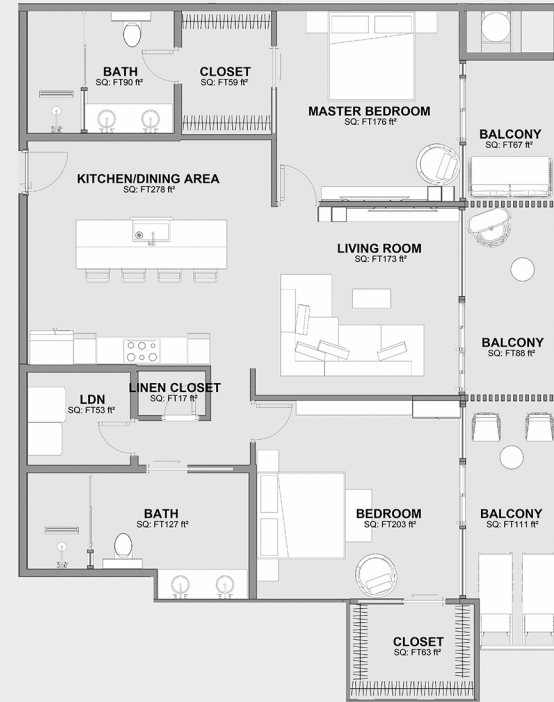

POTARO GARDENS BY TRICAN

OPPULENT UNIT 2 BEDROOM

INTERIOR: 1,325 SQ.FT..

EXTERIOR, 276 SQUARE FEET

TOTAL: 1,601 SQ.FT.

EIGHTH FLOOR

B8.03

Designed By HD STUDIO INC. in
Guyana.