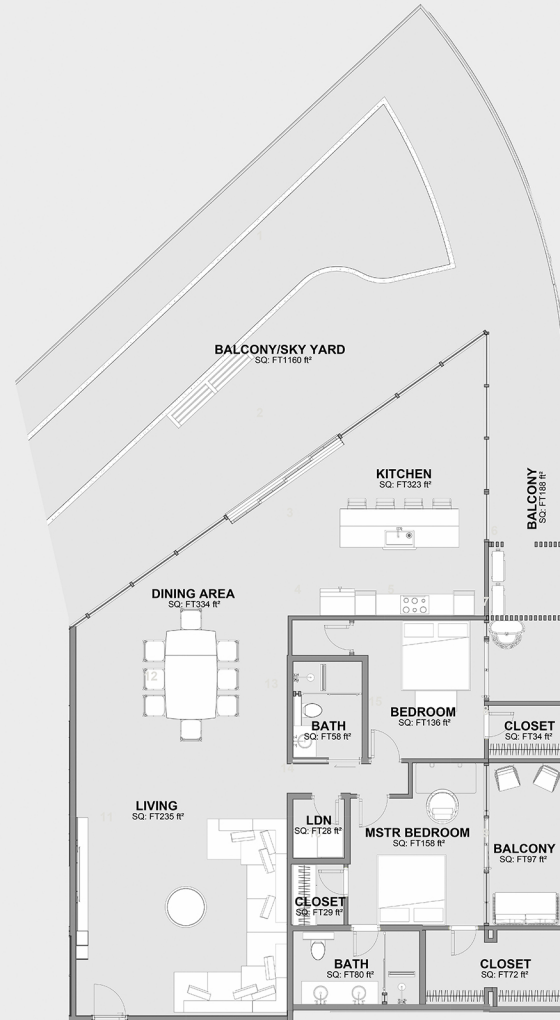

POTARO GARDENS BY TRICAN

INDULGENCE UNIT 2 BEDROOM SKYYARD

INTERIOR: 1,834 SQ.FT..

EXTERIOR, 1,478 SQUARE FEET

TOTAL: 3,312 SQ.FT.

EIGHTH FLOOR

B8.01

Designed By HD STUDIO INC. in
Guyana.