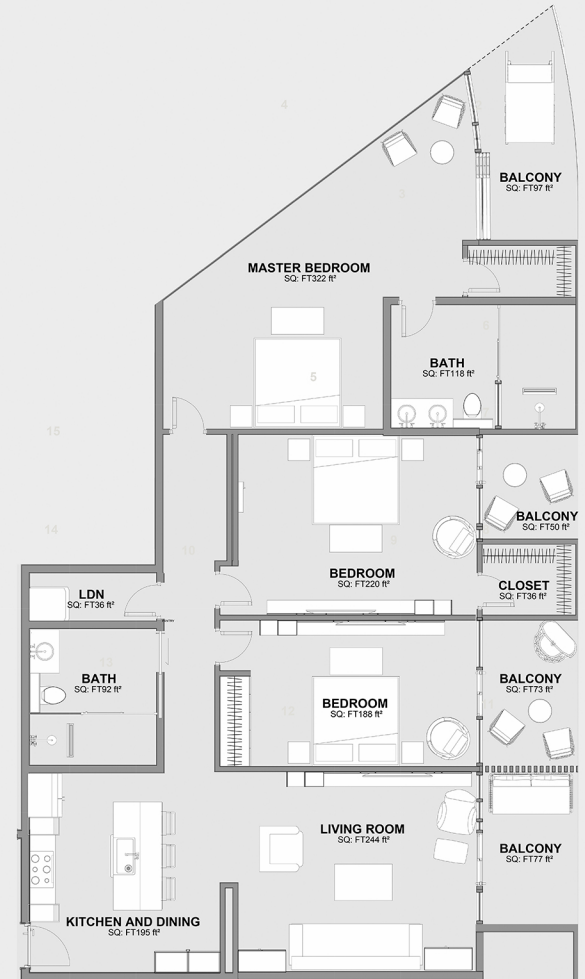

## OPULENT UNIT 3 BEDROOM

INTERIOR: 1,612 SQ.FT..

EXTERIOR: 300 SQUARE FEET

TOTAL: 1,912 SQ.FT.

SEVENTH FLOOR

# B7.01

Designed By HD STUDIO INC.  
in Guyana.