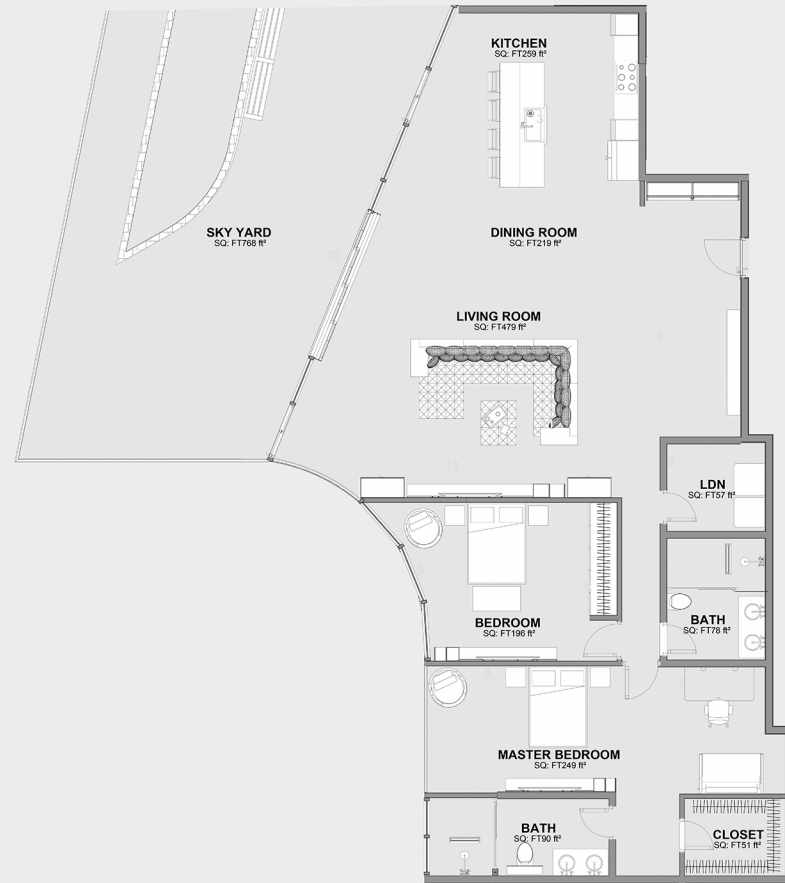

POTARO GARDENS BY TRICAN

INDULGENCE UNIT 2 BEDROOM SKYYARD

INTERIOR: 1,828 SQ.FT..

EXTERIOR: 778 SQUARE FEET

TOTAL:2,606 SQ.FT.

SEVENTH FLOOR

B5.04

Designed By HD STUDIO INC.
in Guyana.