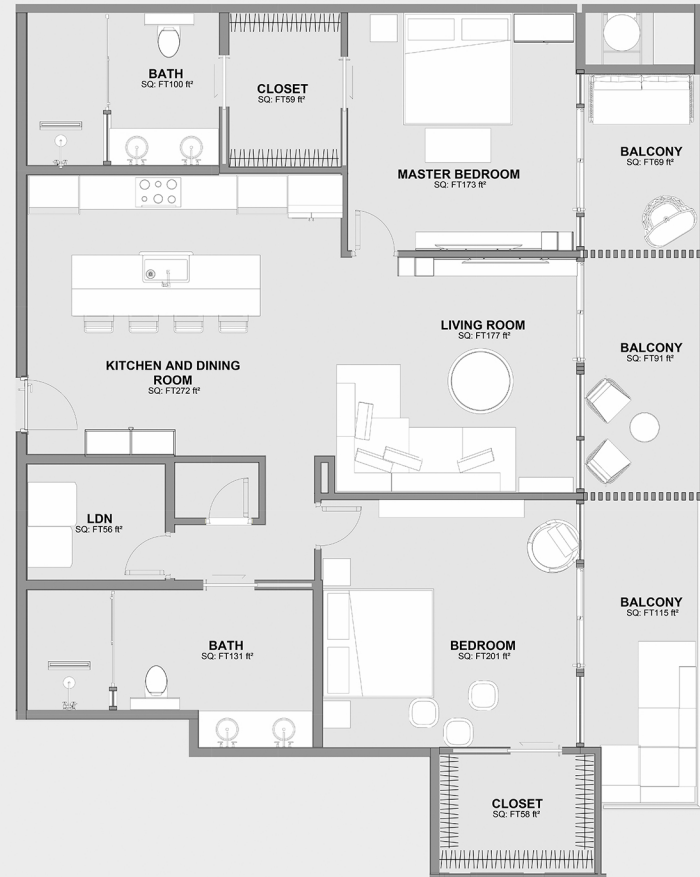

POTARO GARDENS BY TRICAN

STANDARD UNIT 2 BEDROOM

INTERIOR: 1,352 SQ.FT..

EXTERIOR, 274 SQUARE FEET

TOTAL: 1,626SQ.FT.

THIRD FLOOR

B3.08

Designed By HD STUDIO INC. in
Guyana.