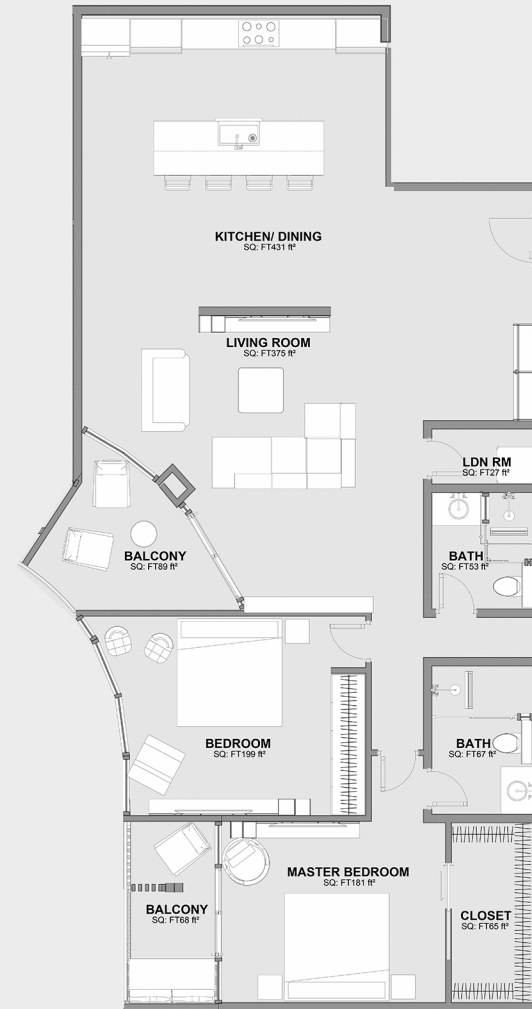

POTARO GARDENS BY TRICAN

STANDARD UNIT 2 BEDROOM

INTERIOR: 1,484 SQ.FT..

EXTERIOR : 158 SQUARE FEET

TOTAL: 1,642 SQ.FT.

THIRD FLOOR

B3.06

Designed By HD STUDIO INC. in
Guyana.