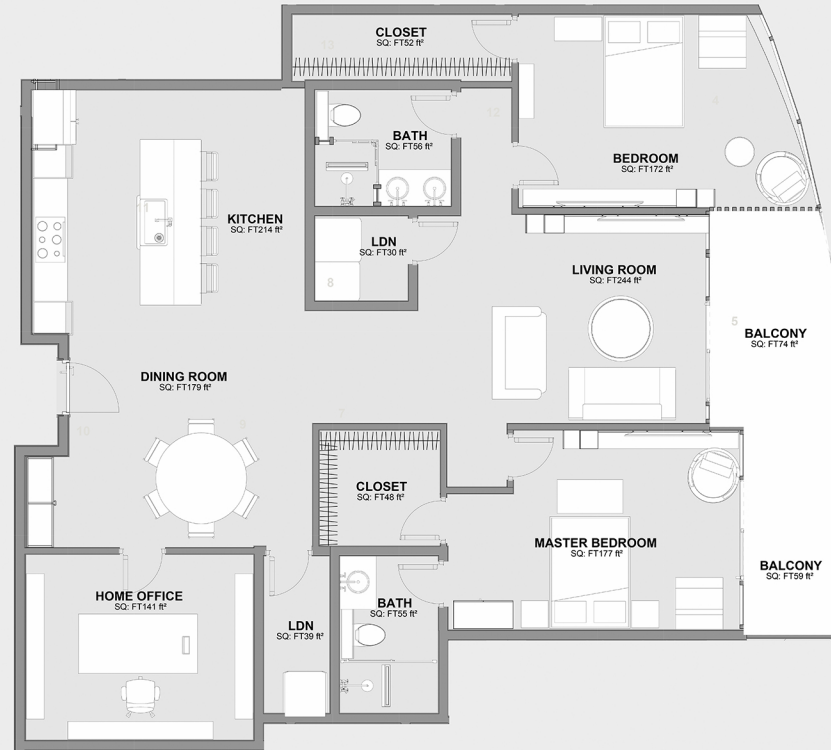

POTARO GARDENS BY TRICAN

STANDARD UNIT 2 BEDROOM

INTERIOR: 1,443 SQ.FT..

EXTERIOR, 142 SQUARE FEET

TOTAL: 1,585 SQ.FT.

THIRD FLOOR

B3.02

Designed By HD STUDIO INC. in
Guyana.