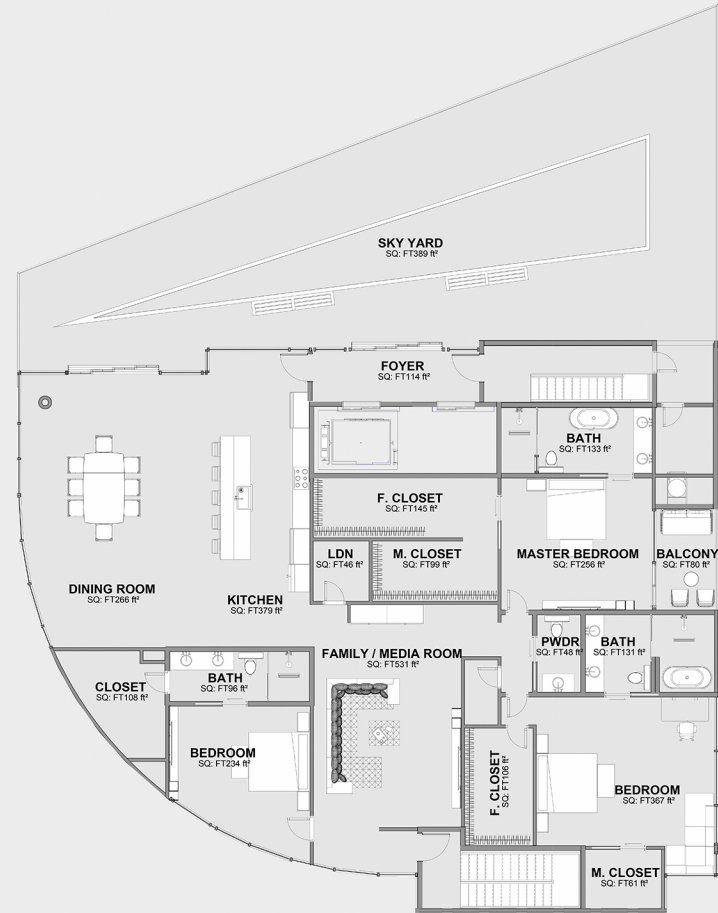

POTARO GARDENS BY TRICAN

INDULGENCE UNIT 3 BEDROOM SKYYARD

INTERIOR: 4,039 SQ.FT..

EXTERIOR, 1,833 SQUARE FEET

TOTAL: 5,872 SQ.FT.

TENTH FLOOR

B10.01

Designed By HD STUDIO INC. in
Guyana.