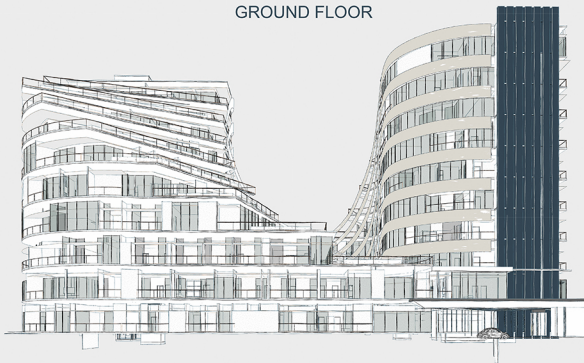

## OPULENT UNIT 2 BEDROOM

INTERIOR: 1,694 SQ.FT..

EXTERIOR, 255 SQUARE FEET

TOTAL: 1,949.FT.

GROUND FLOOR