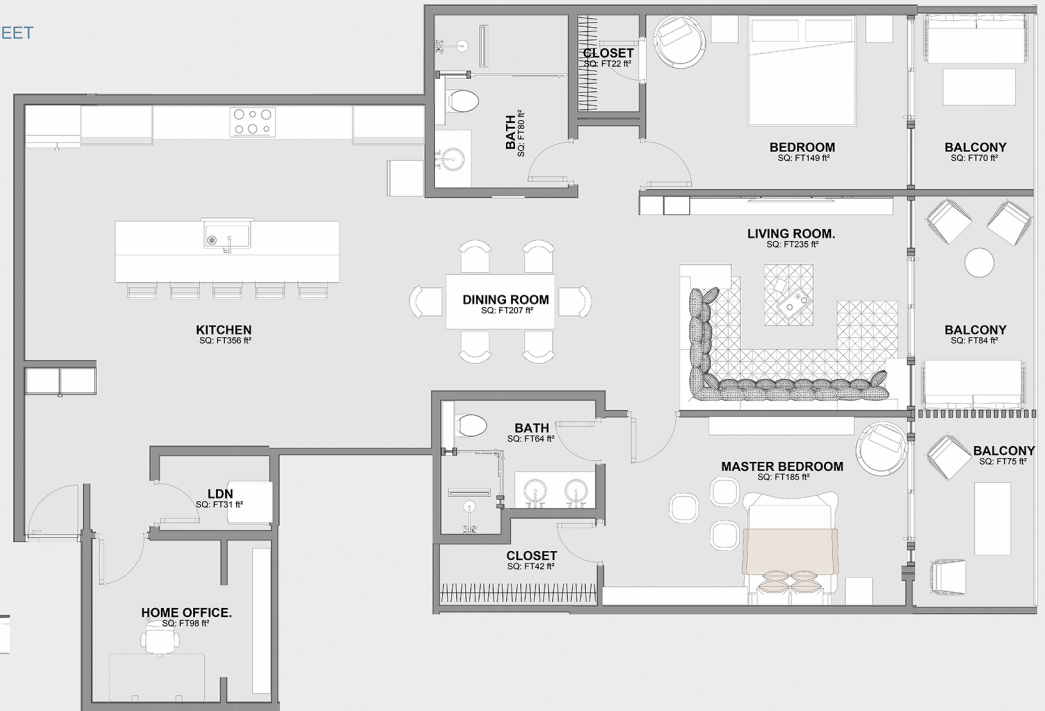

POTARO GARDENS BY TRICAN

OPULENT UNIT 2 BEDROOM

INTERIOR: 1,574 SQ.FT..

EXTERIOR, 160 SQUARE FEET

TOTAL: 1,734 SQ.FT.

GROUND FLOOR

B1.01

Designed By HD STUDIO INC. in
Guyana.